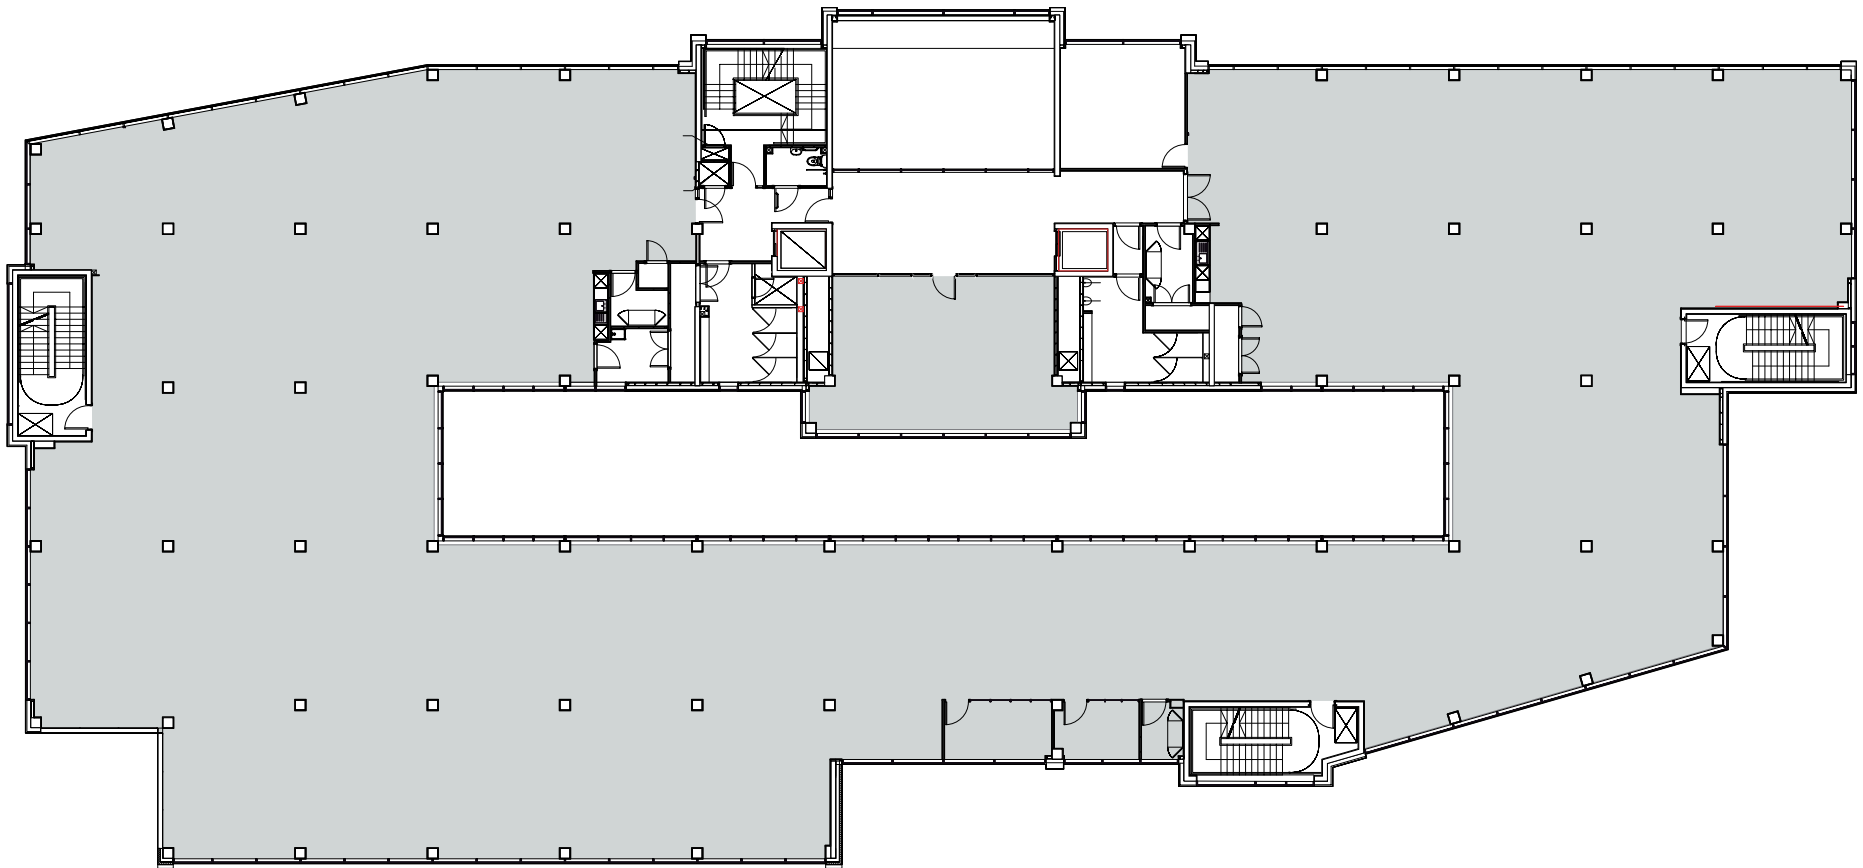

RECENT HOUSE

96 VICTORIA ROAD, CHELMSFORD CM1 1QU

5

5,102 sq ft (473.99 sq m)

RECENT HOUSE

96 VICTORIA ROAD, CHELMSFORD CM1 1QU

4

3,531 sq ft (328.04 sq m)

RECENT HOUSE

96 VICTORIA ROAD, CHELMSFORD CM1 1QU

2

15,771 sq ft (1,465.17 sq m)

RECENT HOUSE

96 VICTORIA ROAD, CHELMSFORD CM1 1QU

1

15,626 sq ft (1,451.70 sq m)

RECENT HOUSE

96 VICTORIA ROAD, CHELMSFORD CM1 1QU

C

5,276 sq ft (490.16 sq m)

LET