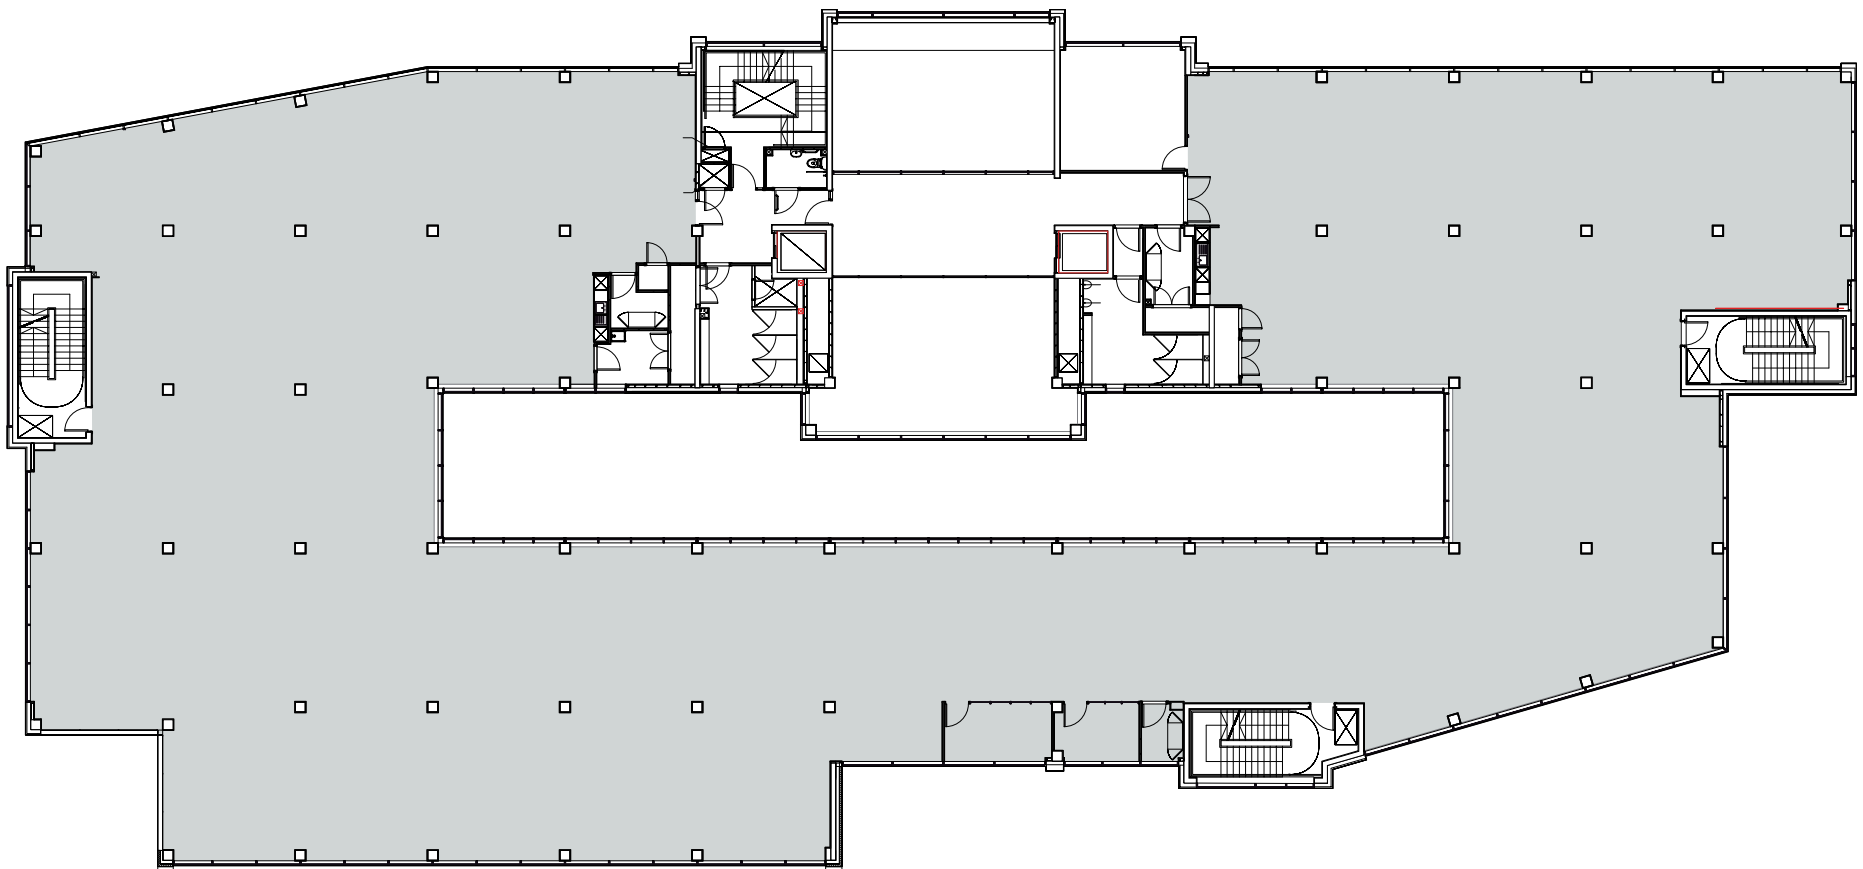

RECENT HOUSE

96 VICTORIA ROAD, CHELMSFORD CM1 1QU

2

15,771 sq ft (1,465.17 sq m)

RECENT HOUSE

96 VICTORIA ROAD, CHELMSFORD CM1 1QU

1

15,626 sq ft (1,451.70 sq m)

RECENT HOUSE

96 VICTORIA ROAD, CHELMSFORD CM1 1QU

C

5,276 sq ft (490.16 sq m)

LET