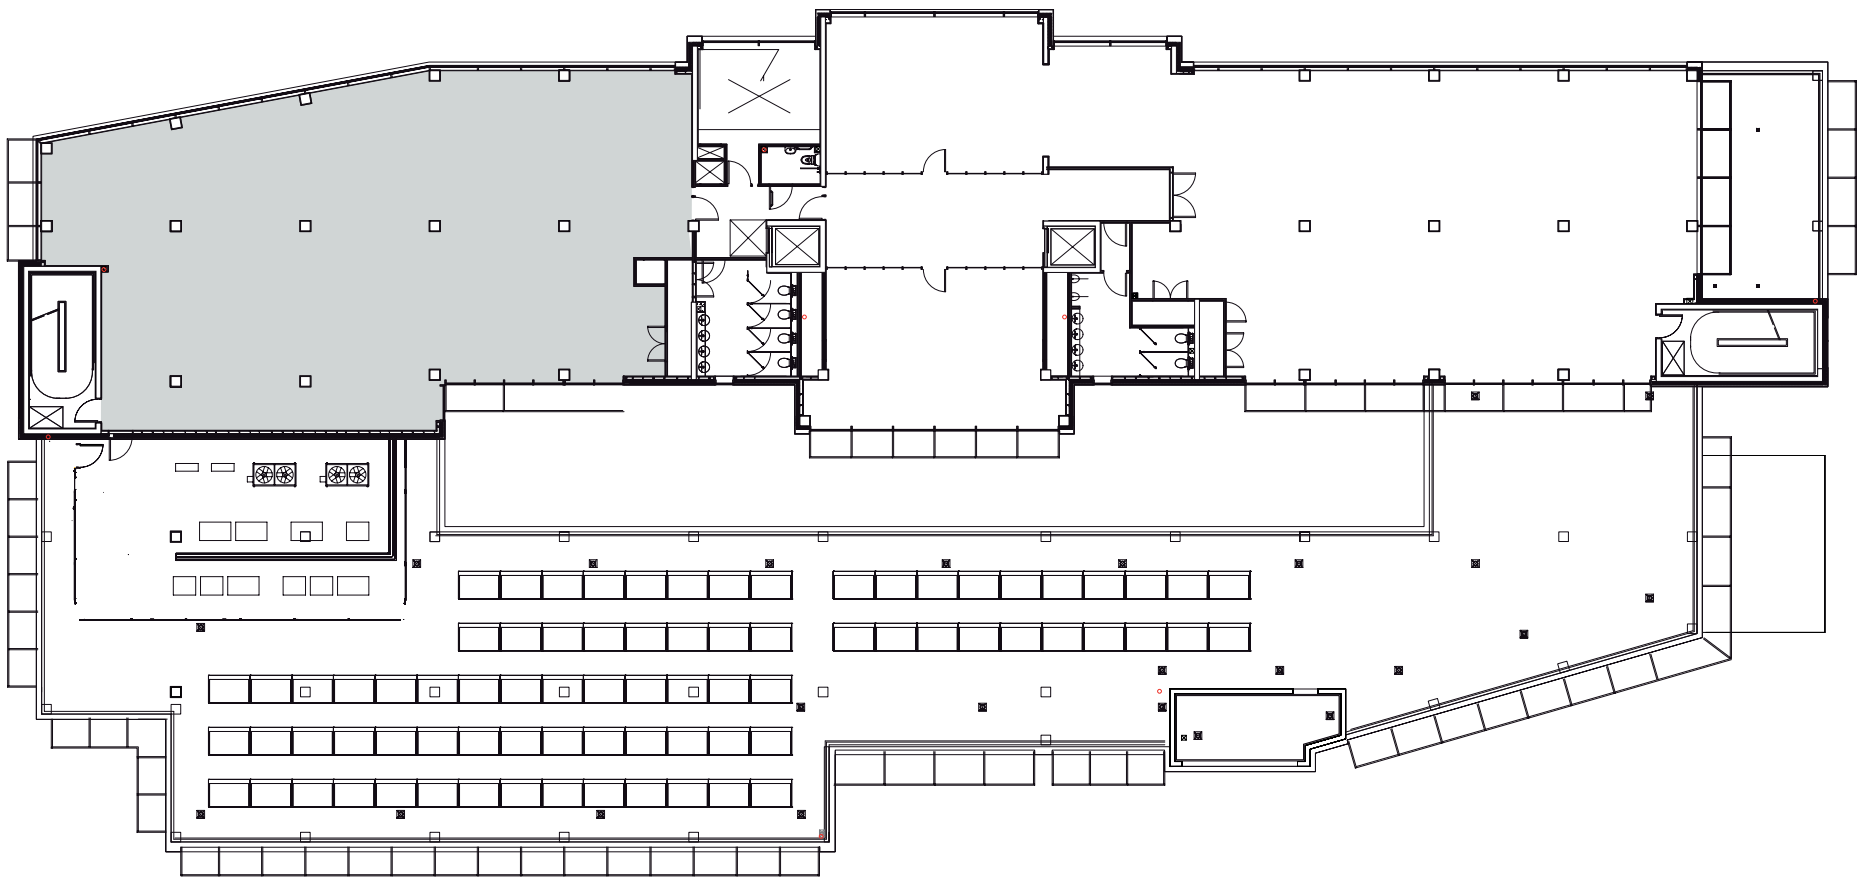

RECENT HOUSE

96 VICTORIA ROAD, CHELMSFORD CM1 1QU

5

5,102 sq ft (473.99 sq m)

RECENT HOUSE

96 VICTORIA ROAD, CHELMSFORD CM1 1QU

4

3,531 sq ft (328.04 sq m)

RECENT HOUSE

96 VICTORIA ROAD, CHELMSFORD CM1 1QU

2

15,771 sq ft (1,465.17 sq m)

RECENT HOUSE

96 VICTORIA ROAD, CHELMSFORD CM1 1QU

1

15,626 sq ft (1,451.70 sq m)

RECENT HOUSE

96 VICTORIA ROAD, CHELMSFORD CM1 1QU

C

5,276 sq ft (490.16 sq m)

LET