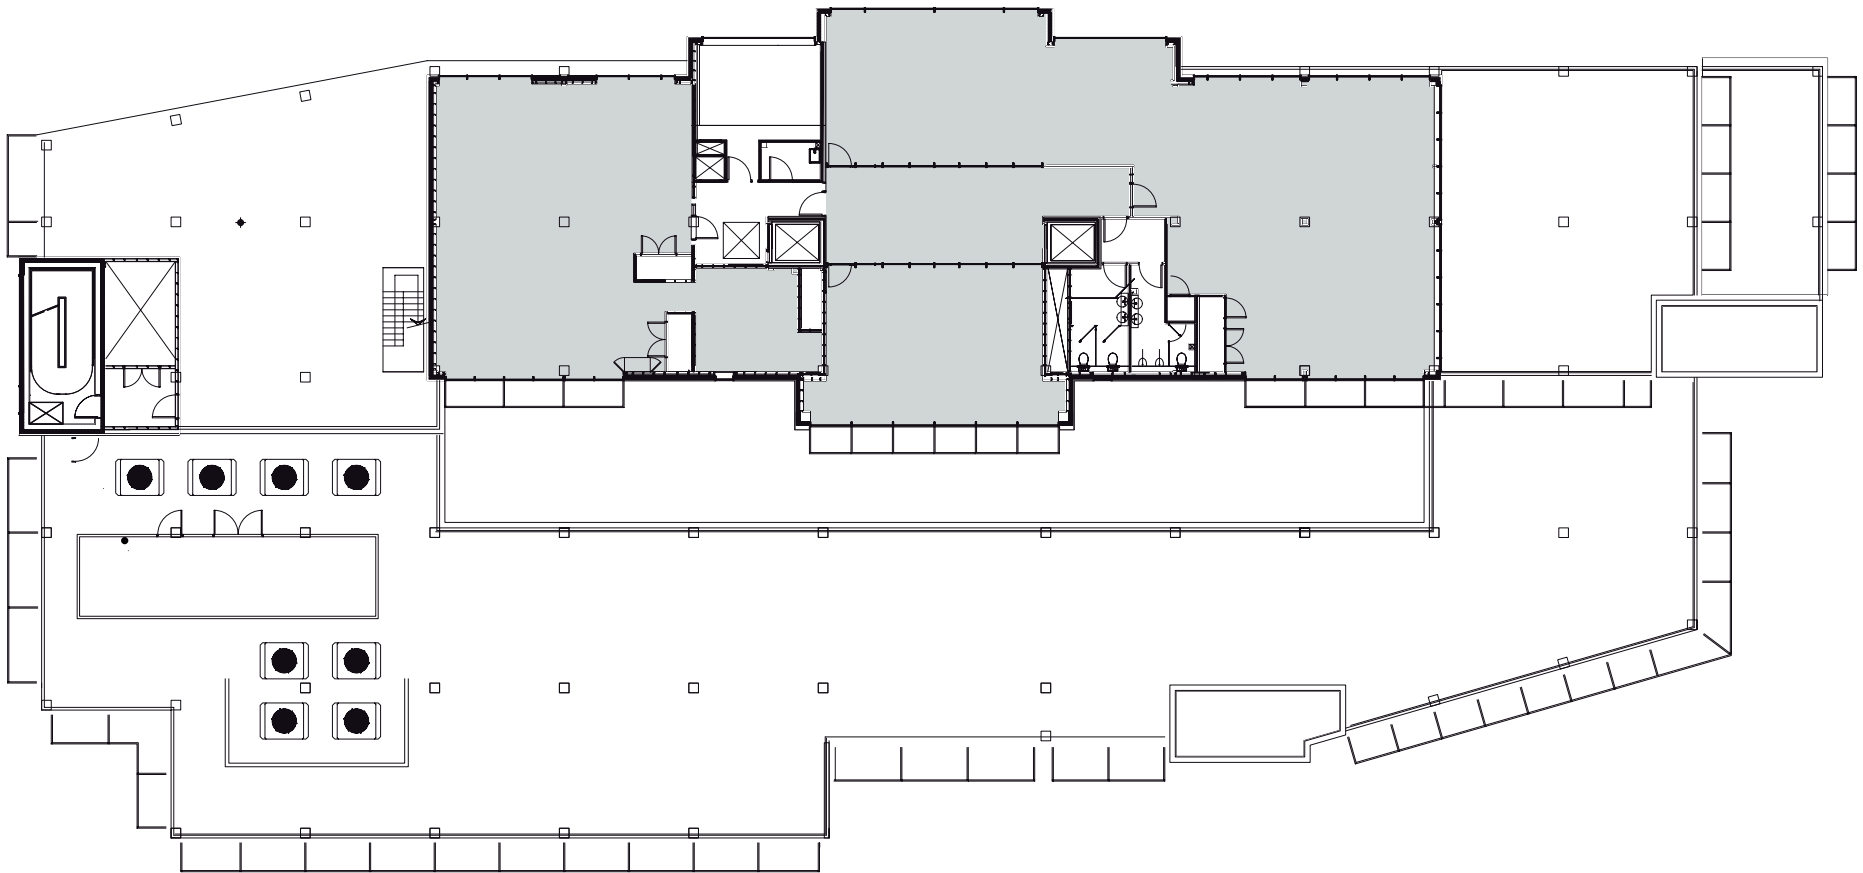

RECENT HOUSE

96 VICTORIA ROAD, CHELMSFORD CM1 1QU

5

5,102 sq ft (473.99 sq m)

RECENT HOUSE

96 VICTORIA ROAD, CHELMSFORD CM1 1QU

4

3,531 sq ft (328.04 sq m)

RECENT HOUSE

96 VICTORIA ROAD, CHELMSFORD CM1 1QU

2

15,771 sq ft (1,465.17 sq m)

RECENT HOUSE

96 VICTORIA ROAD, CHELMSFORD CM1 1QU

1

15,626 sq ft (1,451.70 sq m)

RECENT HOUSE

96 VICTORIA ROAD, CHELMSFORD CM1 1QU

C

5,276 sq ft (490.16 sq m)

LET